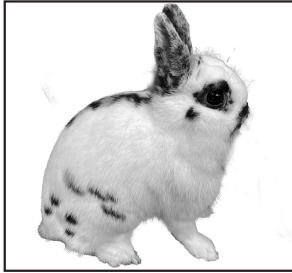

Tri-Color Dwarf Papillon
Black, Blue, Chocolate, Lilac

Color—Tri-color consists of white in conjunction with one of the following color combinations: Rich, lustrous black and bright golden-orange; rich, lustrous chocolate and bright golden-orange; rich, dark blue and bright golden-fawn; or rich, medium lilac and bright golden-fawn. There should be an even distribution of both colors over all marked areas. **Eyes**—Black and Chocolate—Brown, Blue and Lilac—Blue-gray.