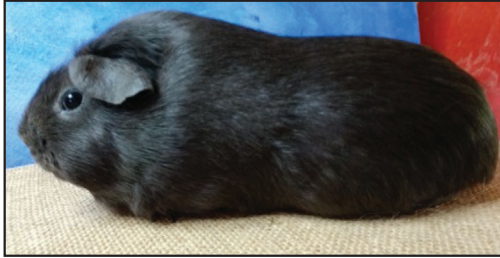

Blue American Cavy

Blue—Color is to be a dark blue-gray, carried to the skin with ears and feet to match. Eyes – dark.

Schedule of points to be the same as the other self varieties.

Classification to be #5 Any Other Self.