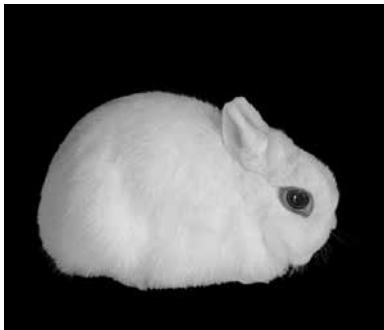

## Lilac Dwarf Hotot

**Color** – Color is to be medium dove gray with a pinkish tint.

**Eyes** – Blue-gray, ruby cast permissible